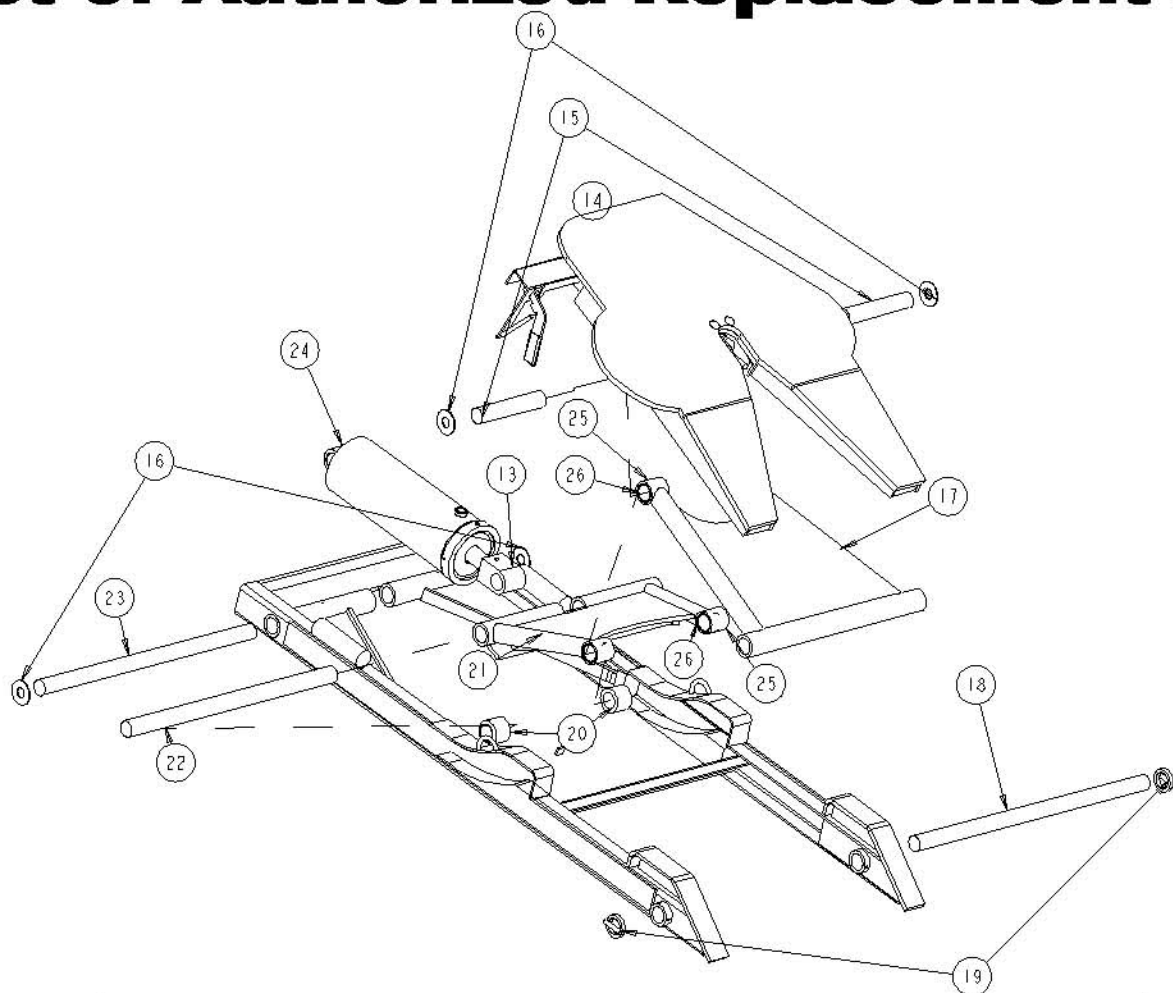

WARREN FW-30 Lifting Fifth Wheel

List of Authorized Replacement Parts

| Drawing Number | Description | Part Number |
|----------------|--|-------------|
| 1 | Air Locking Cylinder with Nut | 600-60001 |
| 2 | Warren Air Chamber— DO NOT SUBSTITUTE WITH ANY OTHER TYPE | 600-60002 |
| 3 | Road Lock Repair Kit | 600-60003 |
| 4 | 1" Top Plate Bearing Housing | 600-60004 |
| 5 | 1" Connex Top Plate Bearing | 600-60005 |
| 6 | Jaw Spring | 600-60006 |
| 7 | Jaw Pair with Spring and Hook | 600-60007 |
| 8 | Jaw pin with Cotter Pin (2 required) | 600-60008 |
| 9 | 3-3/8" Top Plate Bearing Housing | 600-60009 |
| 10 | 3-3/8" Connex Top Plate Bearing | 600-60010 |
| 11 | Jaw Fork | 600-60011 |
| 12 | Locking Linkage | 600-60012 |

WARREN FW-30 Lifting Fifth Wheel

List of Authorized Replacement Parts

| Drawing Number | Description | Part Number |
|----------------|-------------------------------------|-------------|
| 13 | Knuckle for hydraulic cylinder | 600-80071 |
| 14 | Fifth Wheel Plate | 600-60014 |
| 15 | Fifth Wheel Shaft (2 required) | 600-60015 |
| 16 | Flat Washer (2 required) | 900-80223 |
| 17 | Rear Elevator | 600-60017 |
| 18 | Rear Cross Shaft | 600-60018 |
| 19 | Shaft Retaining Collar (2 required) | 600-60019 |
| 20 | Roller Wheel (2 required) | 600-60020 |
| 21 | Front Elevator | 600-60021 |
| 22 | Roller Shaft | 600-60022 |
| 23 | Front Cross Shaft | 600-60023 |
| 24 | Hydraulic Cylinder | 600-80002 |
| 25 | 2-3/4" Elevator Bearing Housing | 600-60026 |
| 26 | 2-3/4" Connex Elevator Bearing | 600-60027 |