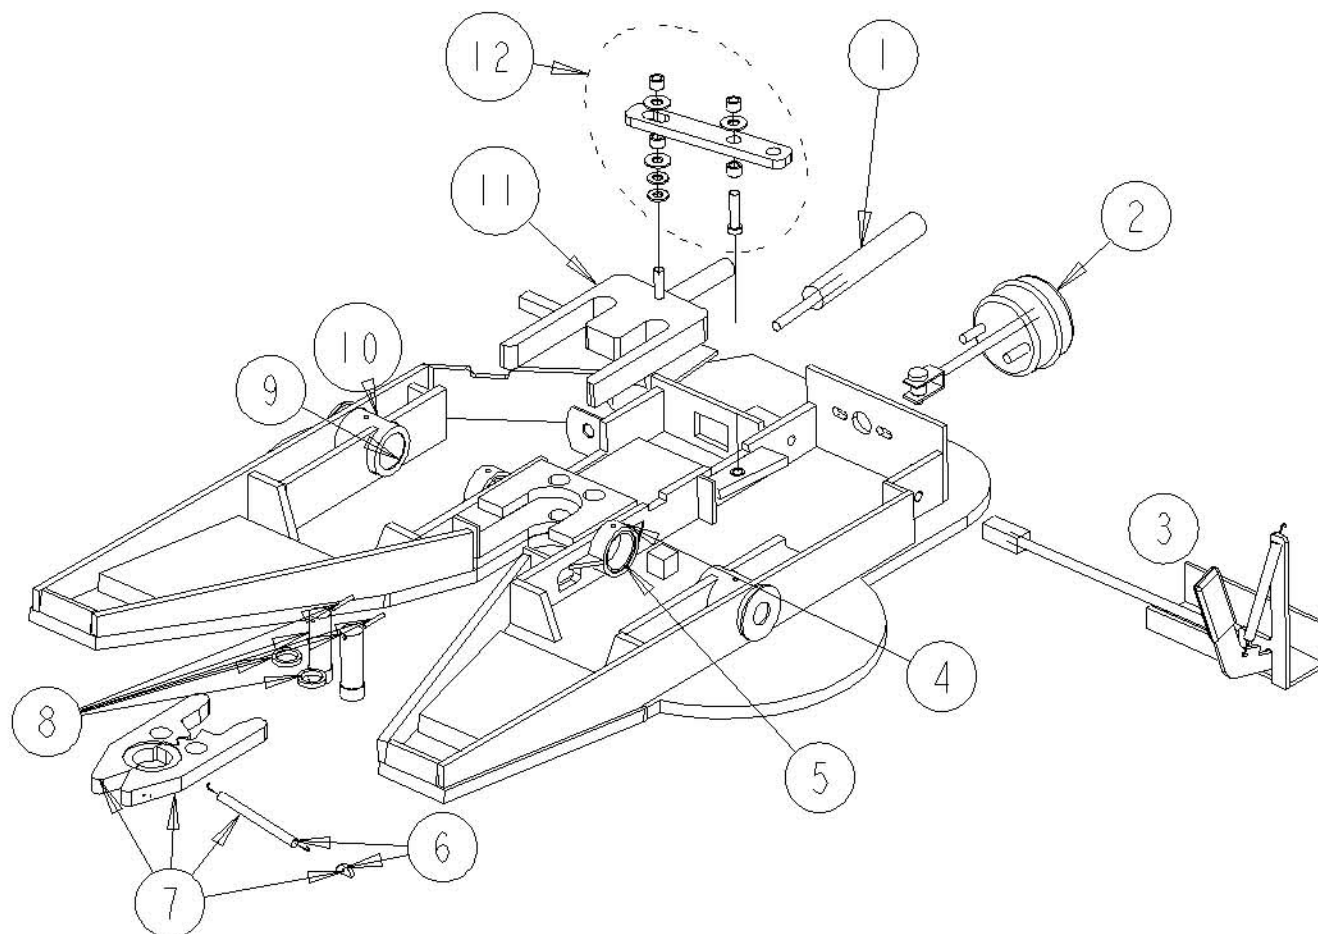

WARREN FW-30 Lifting Fifth Wheel

List of Authorized Replacement Parts

| Drawing Number | Description | Part Number |
|----------------|--|-------------|
| 1 | Air Locking Cylinder with Nut | 600-60001 |
| 2 | Warren Air Chamber— DO NOT SUBSTITUTE WITH ANY OTHER TYPE | 600-60002 |
| 3 | Road Lock Repair Kit | 600-60003 |
| 4 | 1" Top Plate Bearing Housing | 600-60004 |
| 5 | 1" Connex Top Plate Bearing | 600-60005 |
| 6 | Jaw Spring | 600-60006 |
| 7 | Jaw Pair with Spring and Hook | 600-60007 |
| 8 | Jaw pin with Cotter Pin (2 required) | 600-60008 |
| 9 | 3-3/8" Top Plate Bearing Housing | 600-60009 |
| 10 | 3-3/8" Connex Top Plate Bearing | 600-60010 |
| 11 | Jaw Fork | 600-60011 |
| 12 | Locking Linkage | 600-60012 |

WARREN FW-30 Lifting Fifth Wheel

List of Authorized Replacement Parts

| Drawing Number | Description | Part Number |
|----------------|-------------------------------------|-------------|
| 13 | Knuckle for hydraulic cylinder | 600-80071 |
| 14 | Fifth Wheel Plate | 600-60014 |
| 15 | Fifth Wheel Shaft (2 required) | 600-60015 |
| 16 | Flat Washer (2 required) | 900-80223 |
| 17 | Rear Elevator | 600-60017 |
| 18 | Rear Cross Shaft | 600-60018 |
| 19 | Shaft Retaining Collar (2 required) | 600-60019 |
| 20 | Roller Wheel (2 required) | 600-60020 |
| 21 | Front Elevator | 600-60021 |
| 22 | Roller Shaft | 600-60022 |
| 23 | Front Cross Shaft | 600-60023 |
| 24 | Hydraulic Cylinder | 600-80002 |
| 25 | 2-3/4" Elevator Bearing Housing | 600-60026 |
| 26 | 2-3/4" Connex Elevator Bearing | 600-60027 |