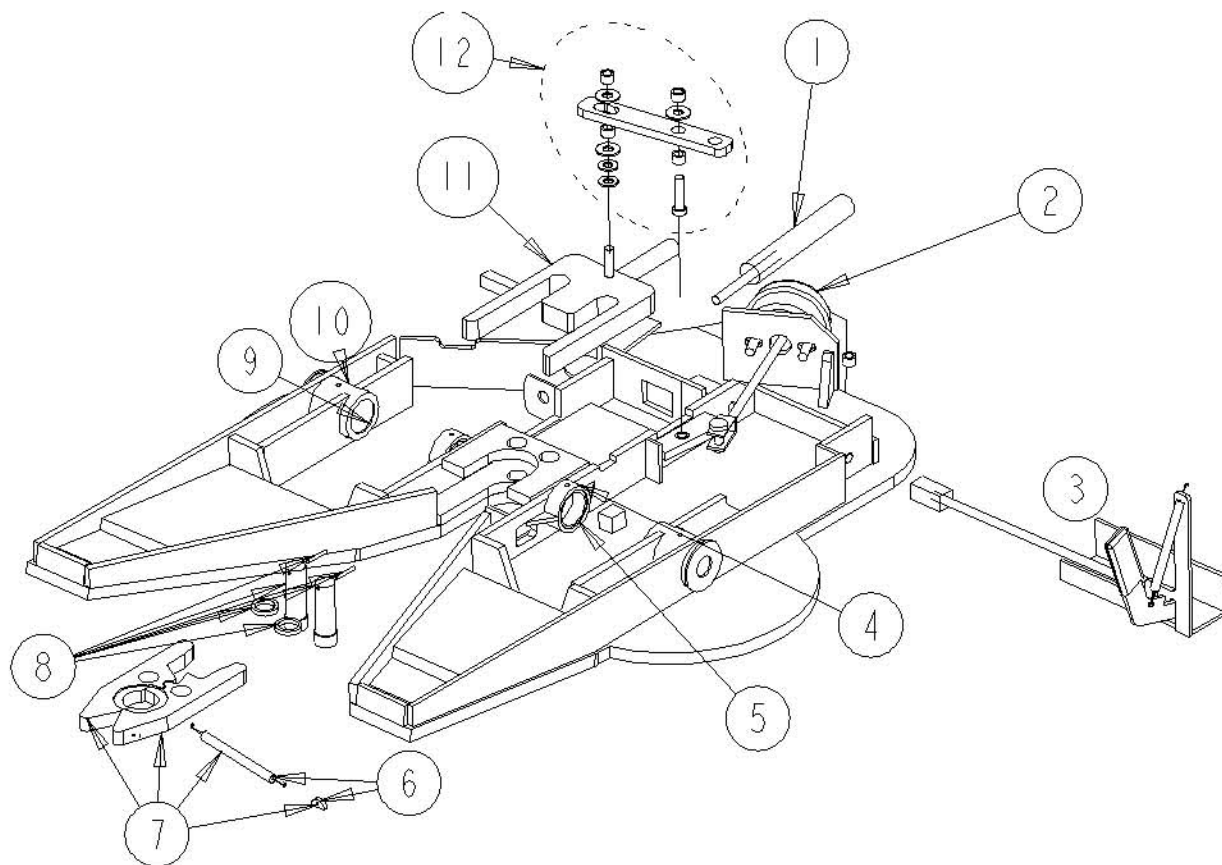

WARREN FW-45 Lifting Fifth Wheel

List of Authorized Replacement Parts

Drawing Number	Description	Part Number
1	Air Locking Cylinder with Nut	600-60001
2	Warren Air Chamber— DO NOT SUBSTITUTE WITH ANY OTHER TYPE	600-60002
3	Road Lock Repair Kit	600-60003
4	1" Top Plate Bearing Housing	600-60004
5	1" Connex Top Plate Bearing	600-60005
6	Jaw Spring	600-60006
7	Jaw Pair with Spring and Hook	600-60007
8	Jaw pin with Cotter Pin (2 required)	600-60008
9	3-3/8" Top Plate Bearing Housing	600-60009
10	3-3/8" Connex Top Plate Bearing	600-60010
11	Jaw Fork	600-60011
12	Locking Linkage	600-60012

WARREN FW-45 Lifting Fifth Wheel

List of Authorized Replacement Parts

Drawing Number	Description	Part Number
13	Knuckle for hydraulic cylinder	600-80071
14	Fifth Wheel Plate	600-60151
15	Fifth Wheel Shaft (2 required)	600-60015
16	Flat Washer (2 required)	900-80223
17	Rear Elevator	600-60017
18	Rear Cross Shaft	600-60018
19	Shaft Retaining Collar (2 required)	600-60019
20	Roller Wheel (2 required)	600-60020
21	Front Elevator	600-60146
22	Roller Shaft	600-60022
23	Front Cross Shaft	600-60023
24	Hydraulic Cylinder	600-80002
25	2-3/4" Elevator Bearing Housing	600-60026
26	2-3/4" Connex Elevator Bearing	600-60027