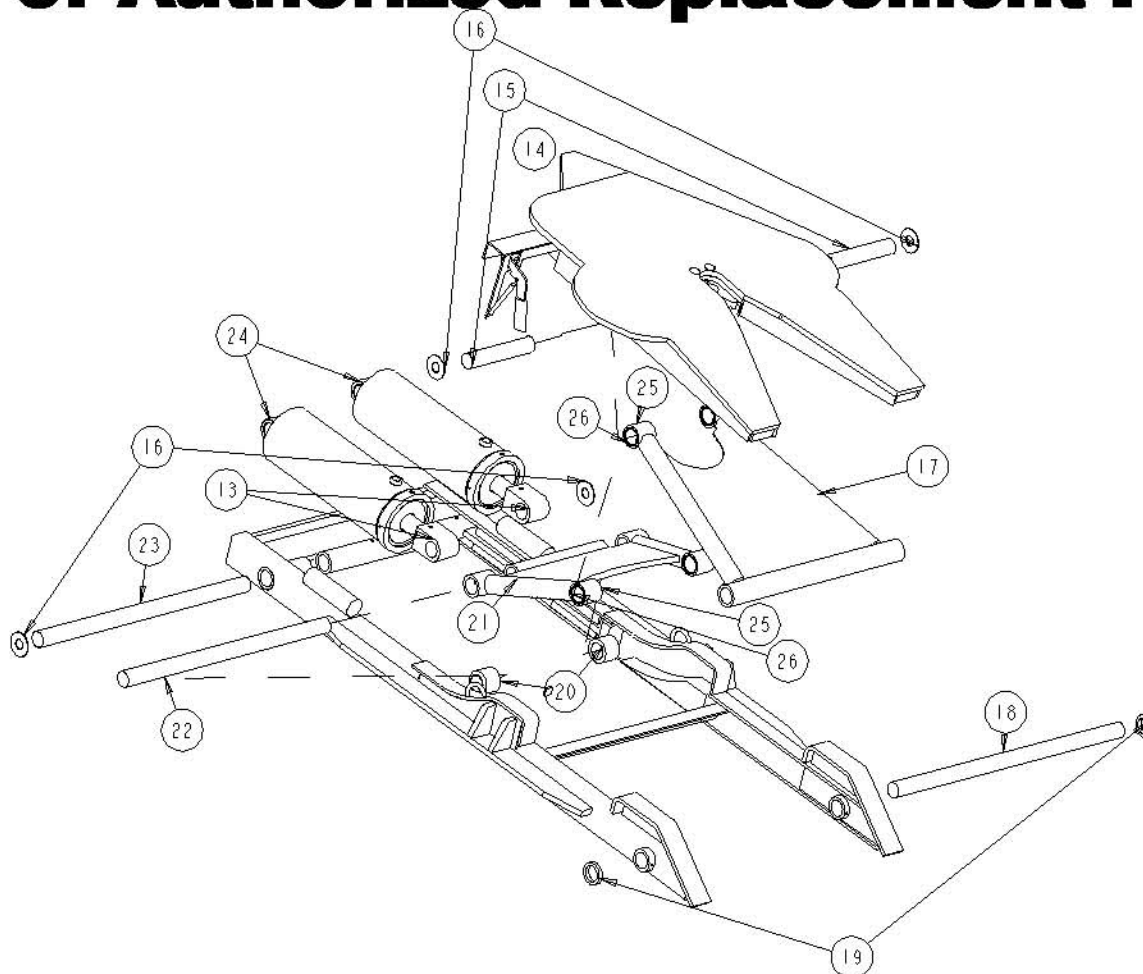

WARREN FW-45 Lifting Fifth Wheel

List of Authorized Replacement Parts

Drawing Number	Description	Part Number
1	Air Locking Cylinder with Nut	600-60001
2	Warren Air Chamber— DO NOT SUBSTITUTE WITH ANY OTHER TYPE	600-60002
3	Road Lock Repair Kit	600-60003
4	1" Top Plate Bearing Housing	600-60004
5	1" Connex Top Plate Bearing	600-60005
6	Jaw Spring	600-60006
7	Jaw Pair with Spring and Hook	600-60007
8	Jaw pin with Cotter Pin (2 required)	600-60008
9	3-3/8" Top Plate Bearing Housing	600-60009
10	3-3/8" Connex Top Plate Bearing	600-60010
11	Jaw Fork	600-60011
12	Locking Linkage	600-60012

WARREN FW-45 Lifting Fifth Wheel

List of Authorized Replacement Parts

Drawing Number	Description	Part Number
13	Knuckle for hydraulic cylinder	600-80071
14	Fifth Wheel Plate	600-60151
15	Fifth Wheel Shaft (2 required)	600-60015
16	Flat Washer (2 required)	900-80223
17	Rear Elevator	600-60017
18	Rear Cross Shaft	600-60018
19	Shaft Retaining Collar (2 required)	600-60019
20	Roller Wheel (2 required)	600-60020
21	Front Elevator	600-60146
22	Roller Shaft	600-60022
23	Front Cross Shaft	600-60023
24	Hydraulic Cylinder	600-80002
25	2-3/4" Elevator Bearing Housing	600-60026
26	2-3/4" Connex Elevator Bearing	600-60027